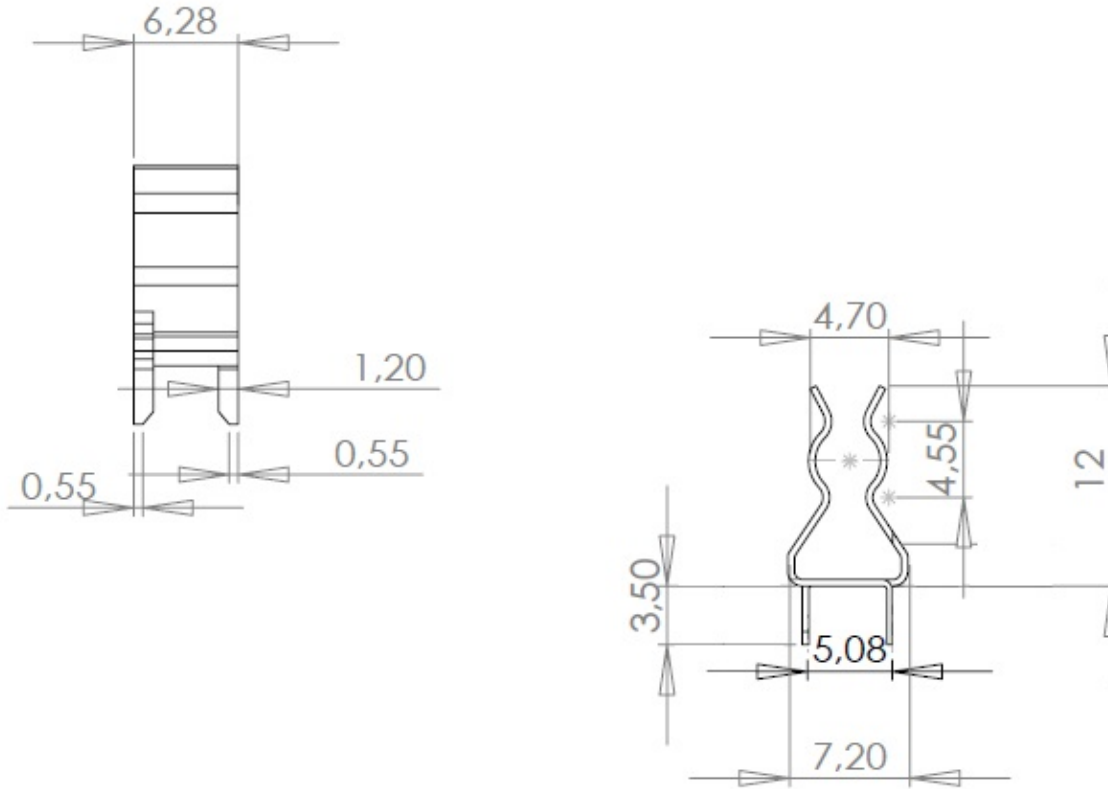

Clamp 956/02 (diam. 5 x 20)

Fuse clamps and fuse holders - Fuse clamps

 Buy this product online

www.mfom.fr

Material

956/02 A = Steel • 956/02 L = Brass