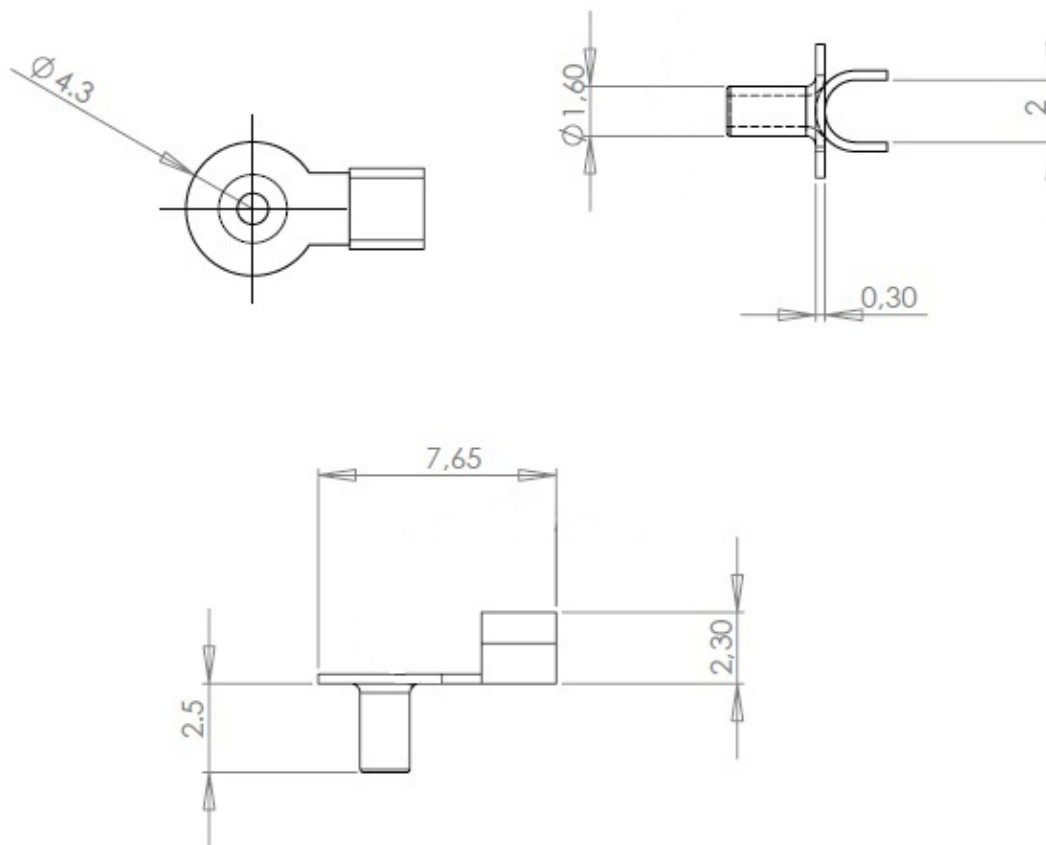

Cable lugs

MFOM Terminals - Cable lugs

 Buy this product online

www.mfom.fr

Electrical characteristics

Terminal lug 19

Material

RoHS tinned brass