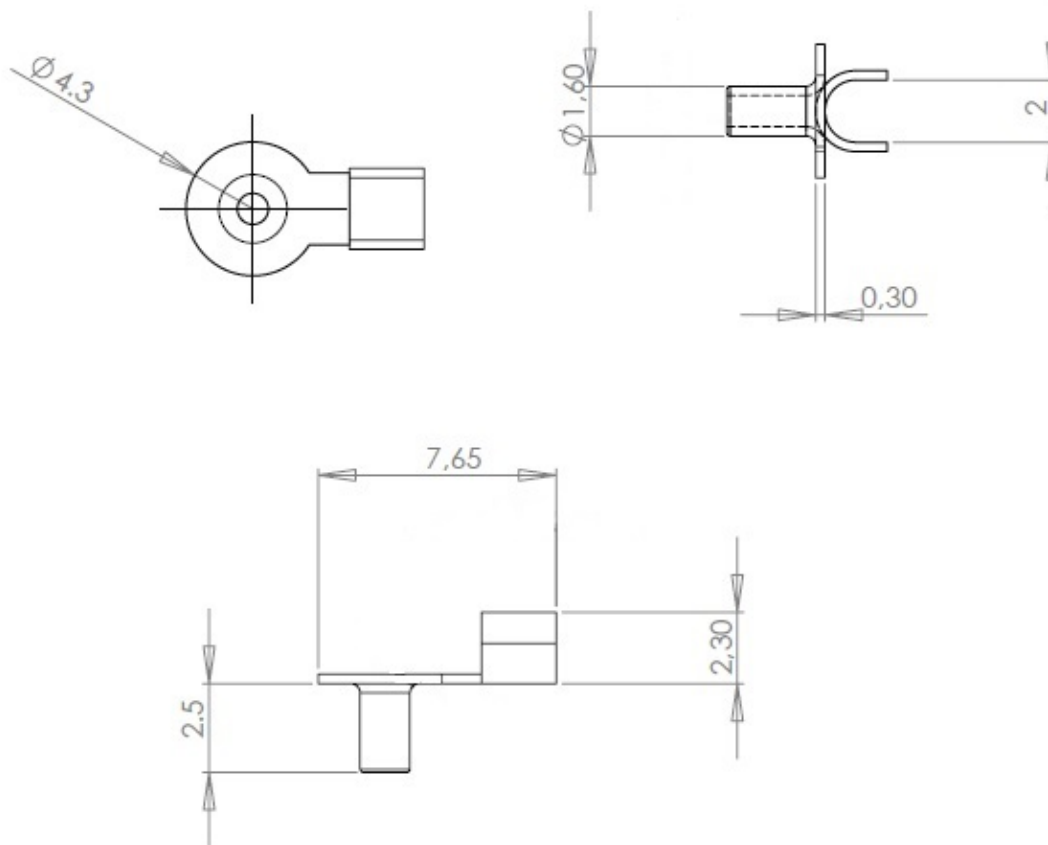

Cable lugs

MFOM Terminals - Cable lugs

 Buy this product online

www.mfom.fr

Electrical characteristics

Terminal lug 19

Material

RoHS tinned brass