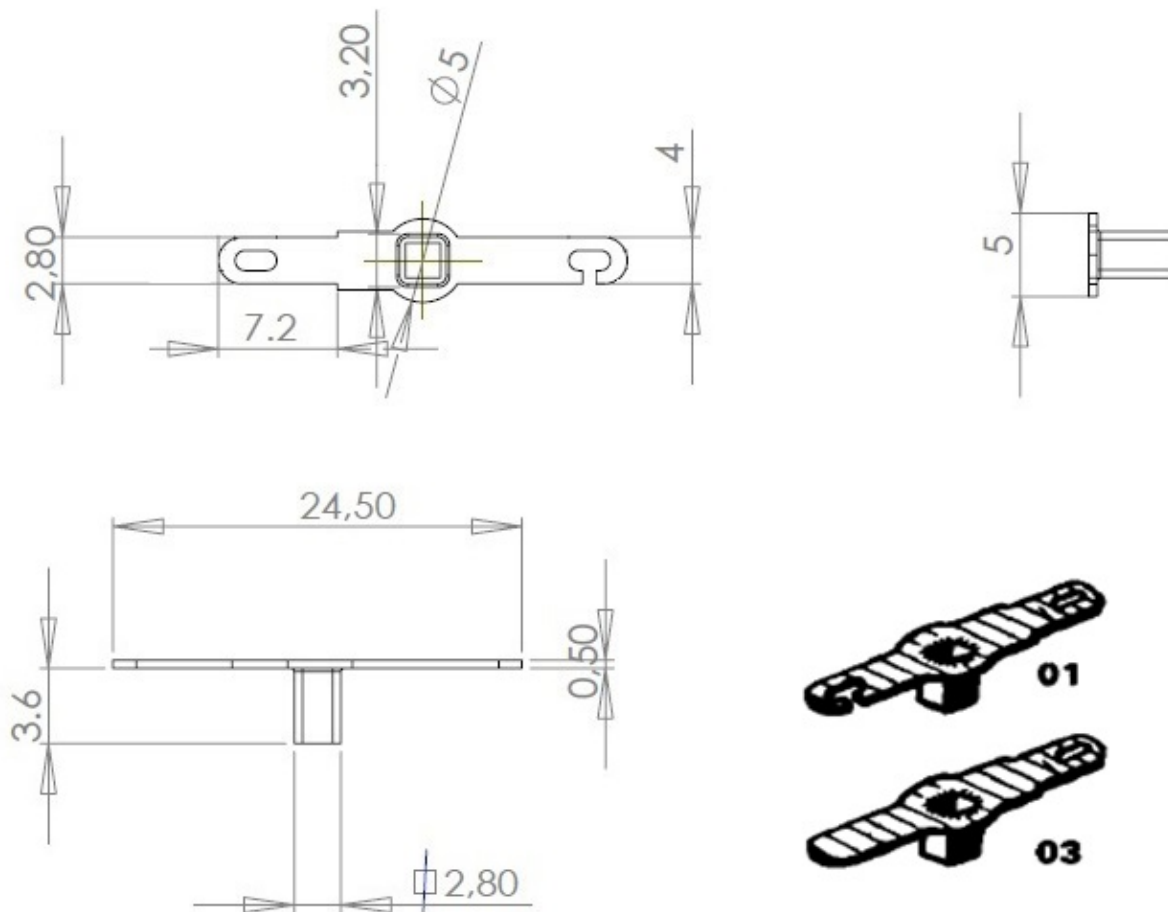

Tab terminals

MFOM Terminals - Tab terminals

 Buy this product online

www.mfom.fr

Electrical characteristics

Terminal lugs Y126/01, Y126/03

Material

RoHS tinned brass