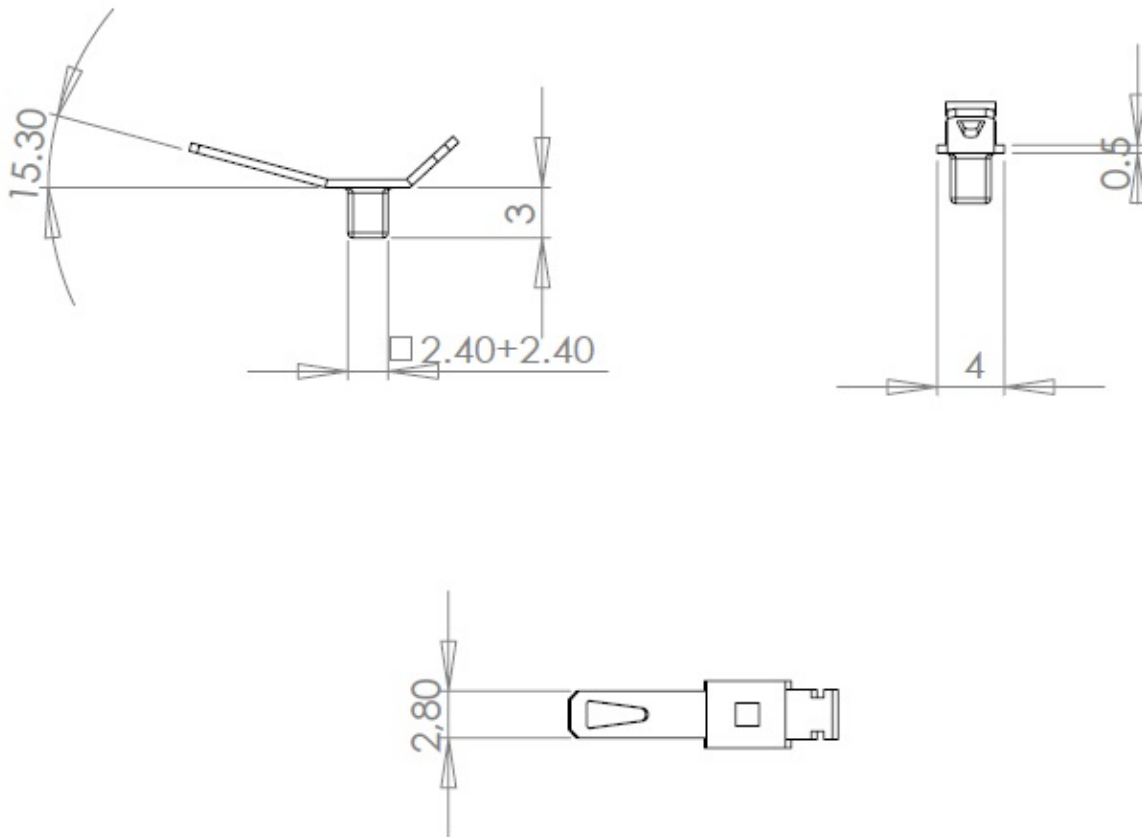

### Electrical characteristics

Terminal lug Y128