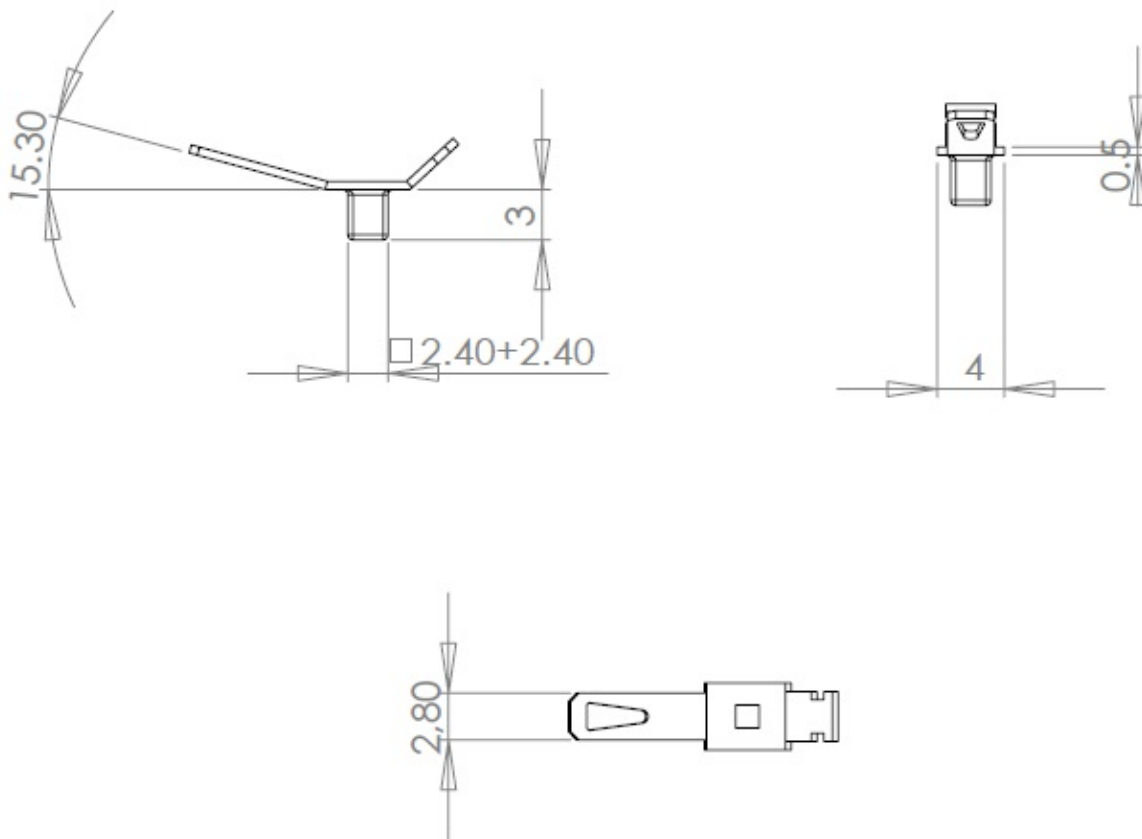

Tab terminals

MFOM Terminals - Tab terminals

 Buy this product online

www.mfom.fr

Electrical characteristics

Terminal lug Y128

Material

RoHS tinned brass