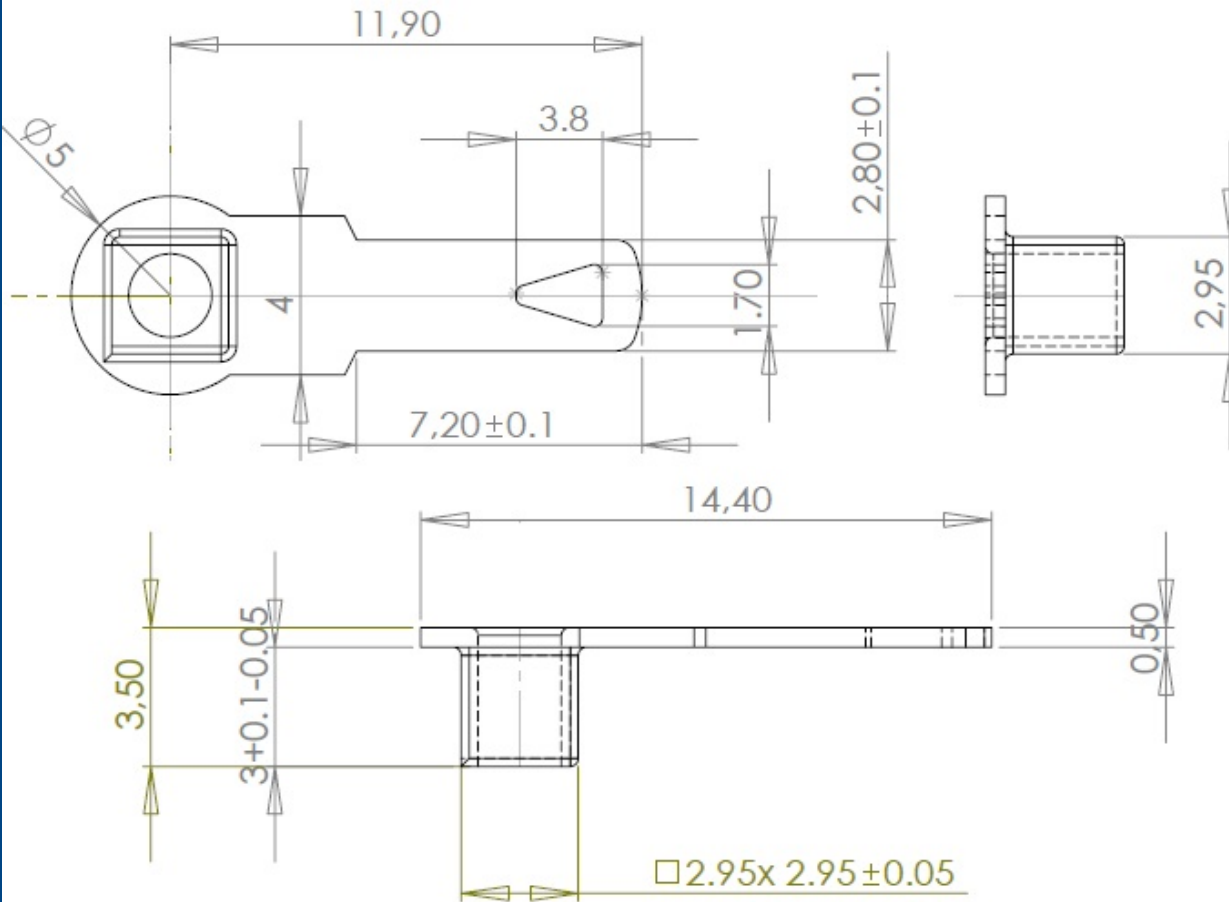

Tab terminals

MFOM Terminals - Tab terminals

 Buy this product online

www.mfom.fr

Electrical characteristics

Terminal lugs Y135

Material

RoHS tinned brass