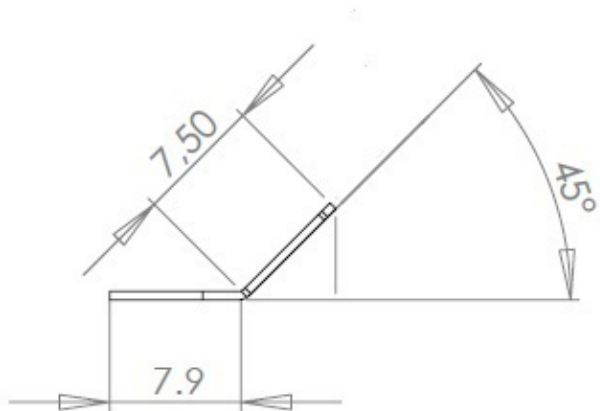

Tab terminals

MFOM Terminals - Tab terminals

 Buy this product online

www.mfom.fr

Electrical characteristics

Terminal lugs Y171A, Y171B

Material

RoHS tinned brass