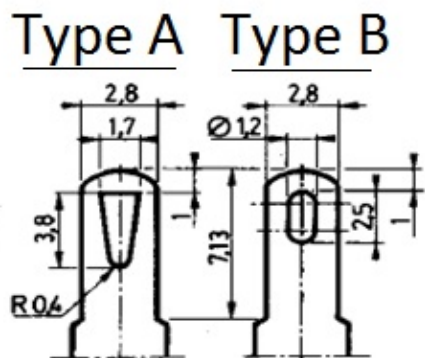

Tab terminals

MFOM Terminals - Tab terminals

 Buy this product online

www.mfom.fr

Electrical characteristics

Terminal lugs Y171A, Y171B

Material

RoHS tinned brass