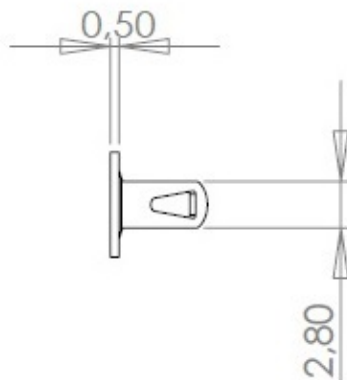

Tab terminals

MFOM Terminals - Tab terminals

 Buy this product online

www.mfom.fr

Electrical characteristics

Terminal lugs Y171A, Y171B

Material

RoHS tinned brass