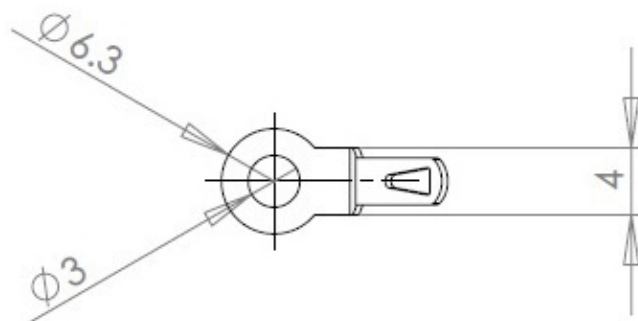

Tab terminals

MFOM Terminals - Tab terminals

 Buy this product online

www.mfom.fr

Electrical characteristics

Terminal lugs Y171A, Y171B

Material

RoHS tinned brass