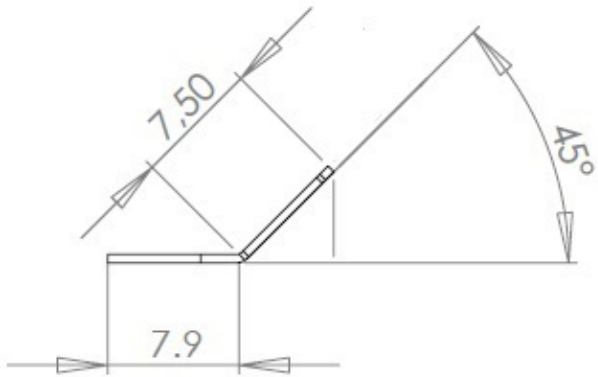

Tab terminals

MFOM Terminals - Tab terminals

 Buy this product online

www.mfom.fr

Electrical characteristics

Terminal lugs Y171A, Y171B

Material

RoHS tinned brass