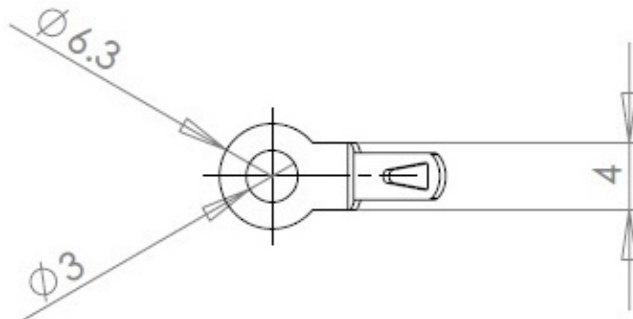

Tab terminals

MFOM Terminals - Tab terminals

 Buy this product online

www.mfom.fr

Electrical characteristics

Terminal lugs Y171A, Y171B

Material

RoHS tinned brass