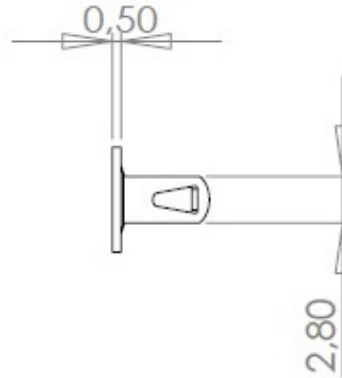

Tab terminals

MFOM Terminals - Tab terminals

 Buy this product online

www.mfom.fr

Electrical characteristics

Terminal lugs Y171A, Y171B

Material

RoHS tinned brass