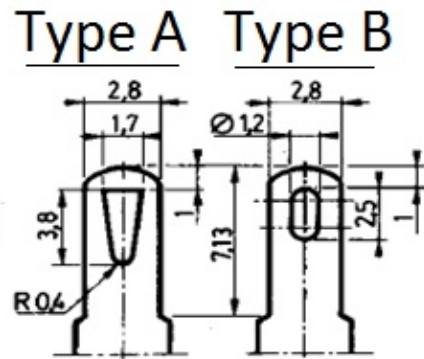

Tab terminals

MFOM Terminals - Tab terminals

 Buy this product online

www.mfom.fr

Electrical characteristics

Terminal lugs Y171A, Y171B

Material

RoHS tinned brass