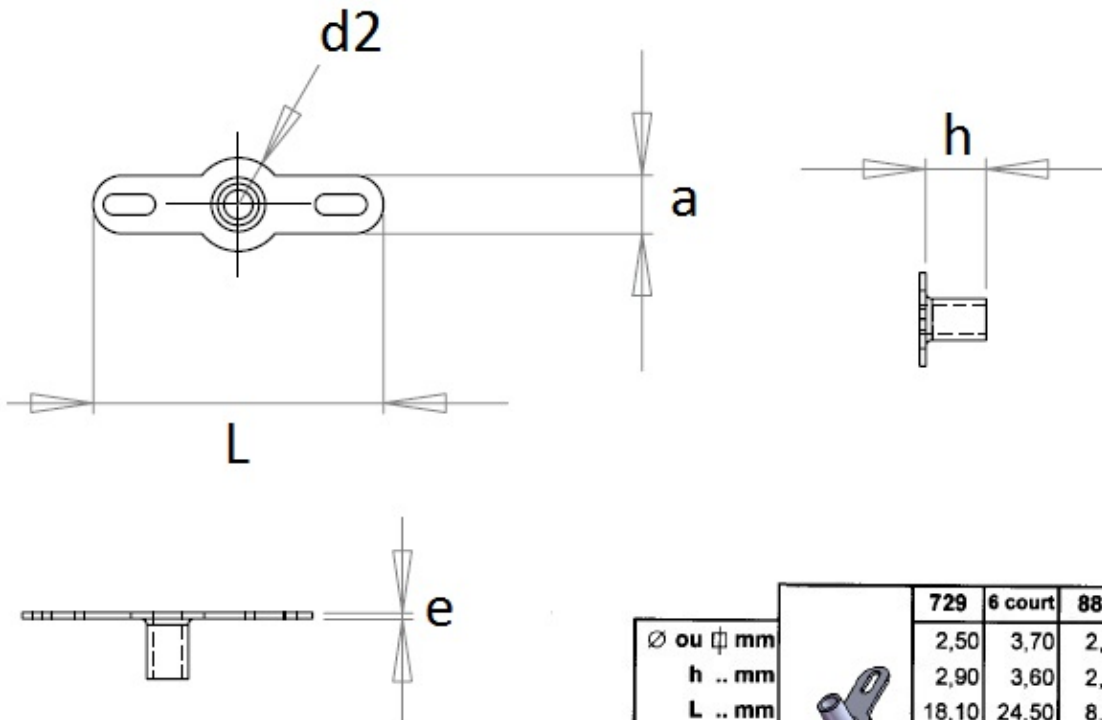

Rivet terminal lugs

MFOM Terminals - Rivet terminals

 Buy this product online

www.mfom.fr

	729	6 court	881
∅ ou ∅ mm	2,50	3,70	2,50
h .. mm	2,90	3,60	2,60
L .. mm	18,10	24,50	8,10
d2 . mm	5,00	6,30	5,00
a .. mm	3,00	3,50	3,00
e .. mm	0,40	0,40	0,40

Electrical characteristics

Terminal lugs 729, 6, 881

Material

RoHS tinned brass

Other characteristics

Other materials and other treatments on request