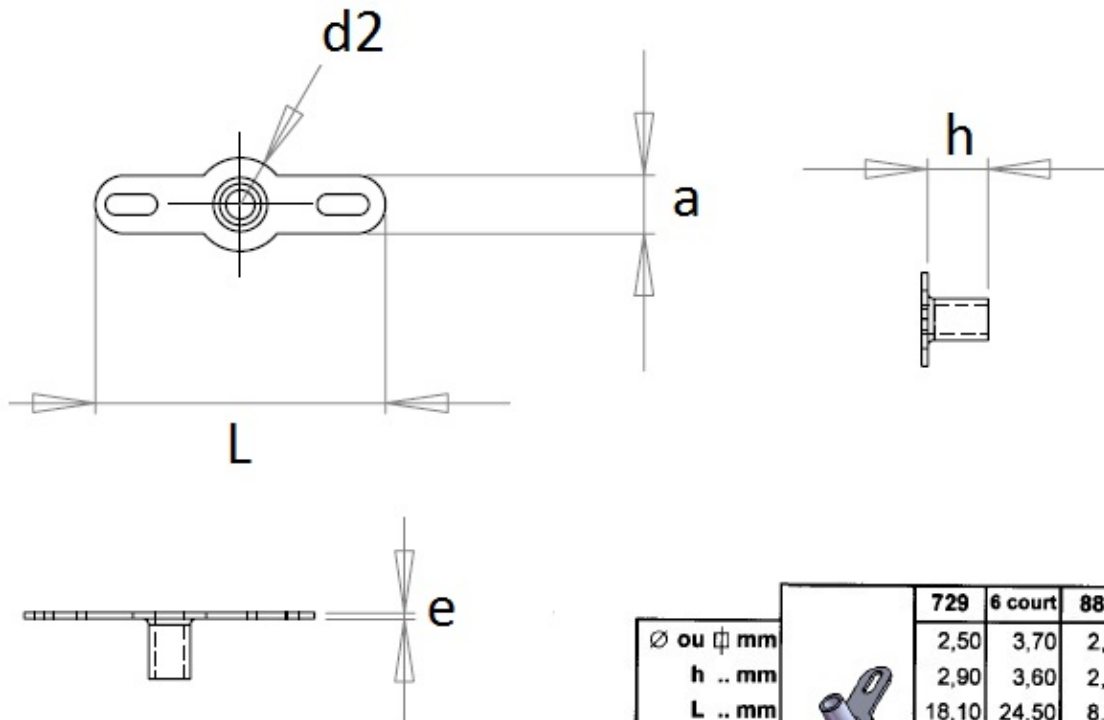

Rivet terminal lugs

MFOM Terminals - Rivet terminals

 Buy this product online

www.mfom.fr

	729	6 court	881
∅ ou ⌀ mm	2,50	3,70	2,50
h .. mm	2,90	3,60	2,60
L .. mm	18,10	24,50	8,10
d2 . mm	5,00	6,30	5,00
a .. mm	3,00	3,50	3,00
e .. mm	0,40	0,40	0,40

Electrical characteristics

Terminal lugs 729, 6, 881

Material

RoHS tinned brass

Other characteristics

Other materials and other treatments on request