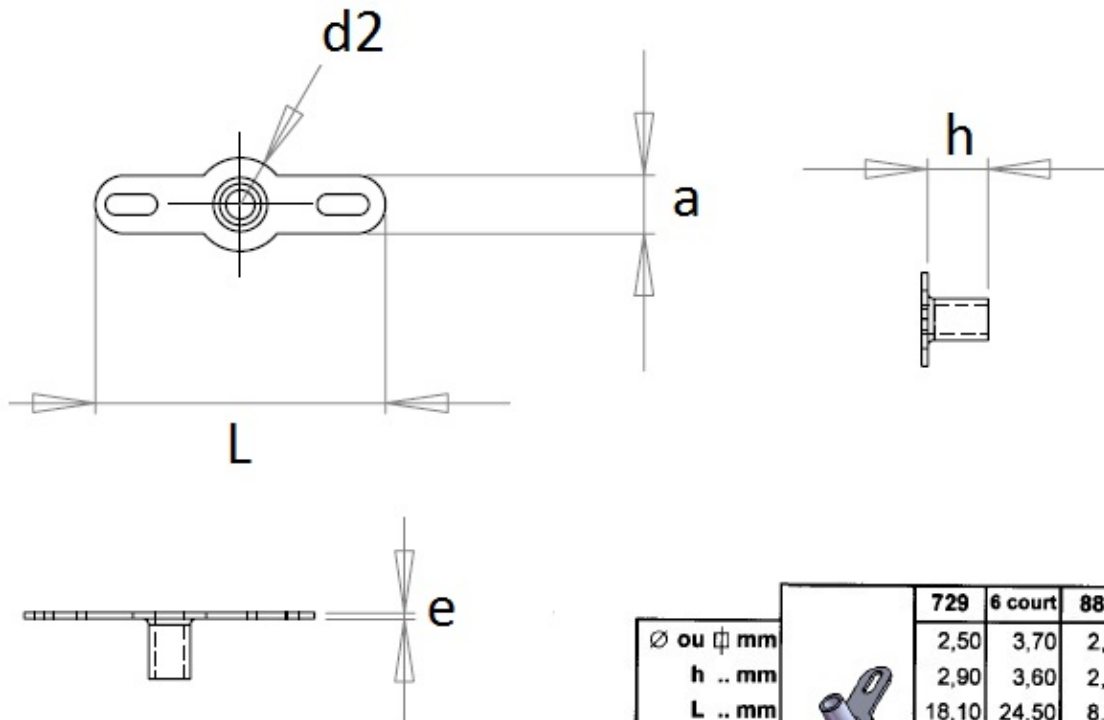

Rivet terminal lugs

MFOM Terminals - Rivet terminals

 Buy this product online

www.mfom.fr

	729	6 court	881
∅ ou ∅ mm	2,50	3,70	2,50
h .. mm	2,90	3,60	2,60
L .. mm	18,10	24,50	8,10
d2 . mm	5,00	6,30	5,00
a .. mm	3,00	3,50	3,00
e .. mm	0,40	0,40	0,40

Electrical characteristics

Terminal lugs 729, 6, 881

Material

RoHS tinned brass

Other characteristics

Other materials and other treatments on request