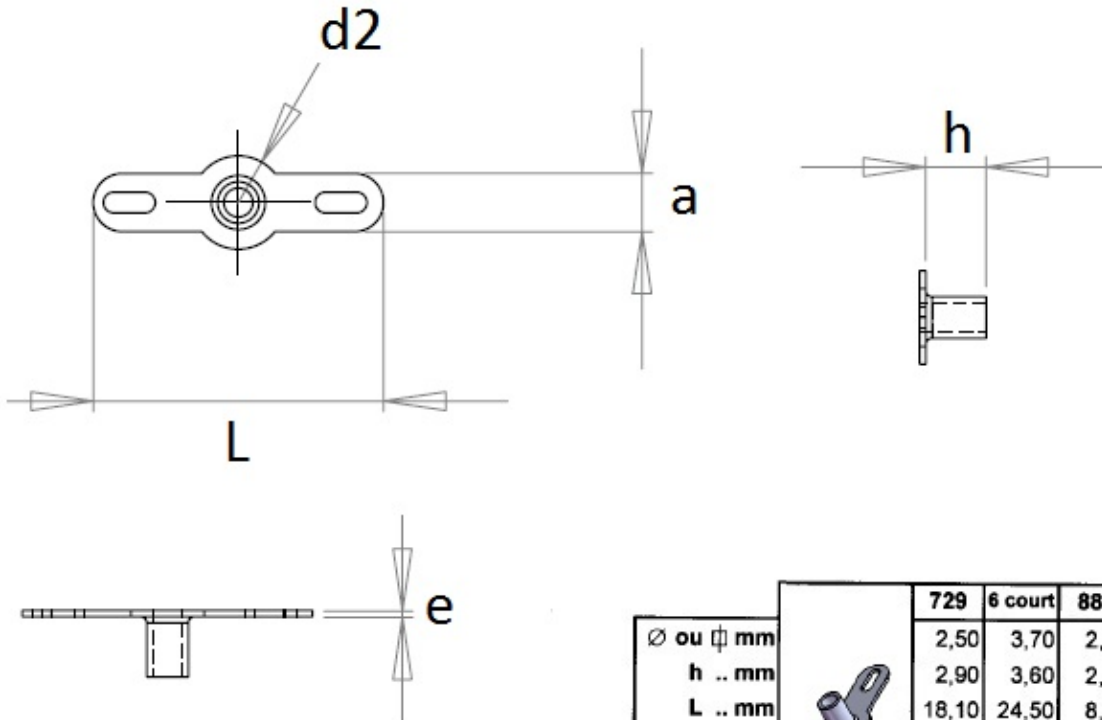

Rivet terminal lugs

MFOM Terminals - Rivet terminals

 Buy this product online

www.mfom.fr

	729	6 court	881
∅ ou ∅ mm	2,50	3,70	2,50
h .. mm	2,90	3,60	2,60
L .. mm	18,10	24,50	8,10
d2 . mm	5,00	6,30	5,00
a .. mm	3,00	3,50	3,00
e .. mm	0,40	0,40	0,40

Electrical characteristics

Terminal lugs 729, 6, 881

Material

RoHS tinned brass

Other characteristics

Other materials and other treatments on request