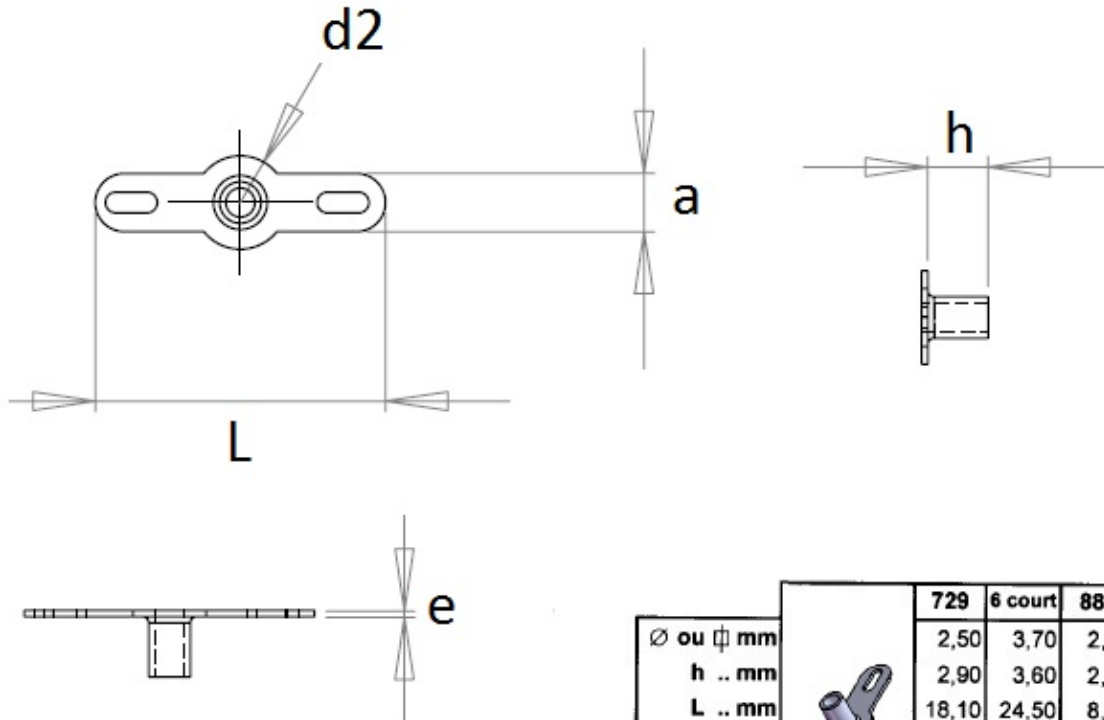

Rivet terminal lugs

MFOM Terminals - Rivet terminals

 Buy this product online

www.mfom.fr

	729	6 court	881
∅ ou ∅ mm	2,50	3,70	2,50
h .. mm	2,90	3,60	2,60
L .. mm	18,10	24,50	8,10
d2 . mm	5,00	6,30	5,00
a .. mm	3,00	3,50	3,00
e .. mm	0,40	0,40	0,40

Electrical characteristics

Terminal lugs 729, 6, 881

Material

RoHS tinned brass

Other characteristics

Other materials and other treatments on request