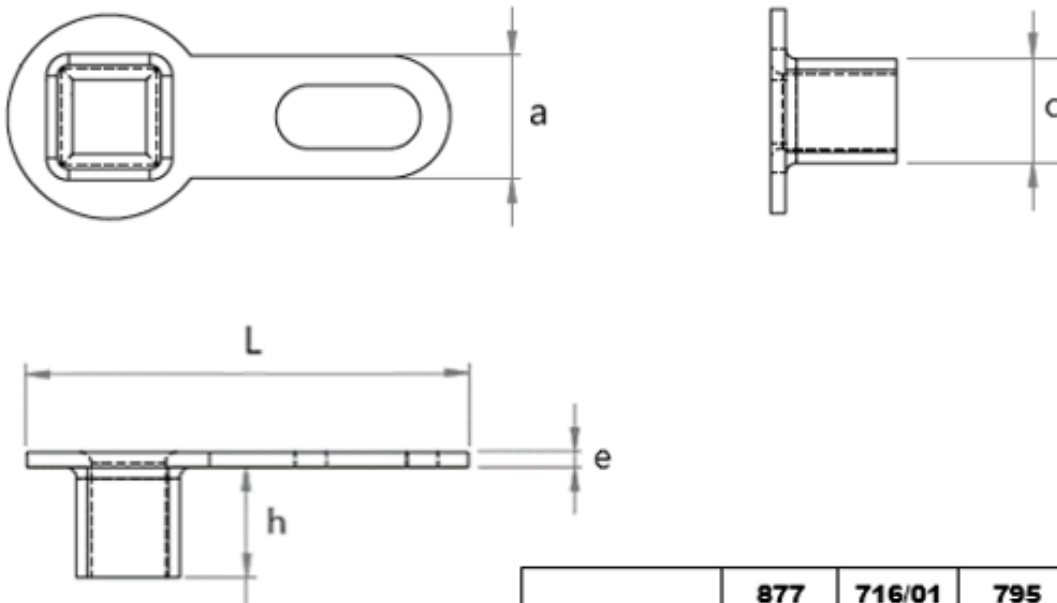

Rivet terminal lugs

MFOM Terminals - Rivet terminals

 Buy this product online

www.mfom.fr

| | 877 | 716/01 | 795 | 31 |
|--------------------|------|--------|------|------|
| D1 ou c. mm | 1,7 | 2,0 | 2,8 | 2,8 |
| h .. mm | 3,3 | 3,5 | 3,0 | 3,5 |
| L .. mm | 11,0 | 15,0 | 12,0 | 15,0 |
| a .. mm | 3,3 | 3,4 | 3,3 | 3,4 |
| e .. mm | 0,4 | 0,4 | 0,4 | 0,4 |

Electrical characteristics

Terminal lugs 877, 716/01, 795, 31

Material

RoHS tinned brass

Other characteristics

Other materials and other treatments on request