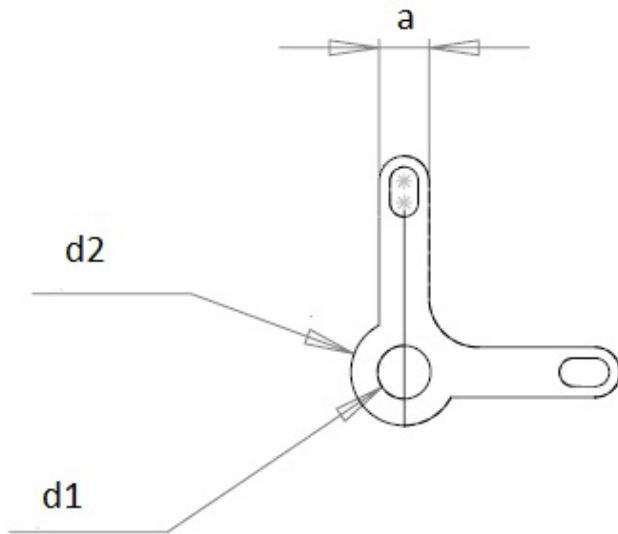

Solder terminal lugs

MFOM Terminals - Solder terminals

 Buy this product online

www.mfom.fr

		5T	5U
L .. mm		16,20	16,20
d1 .. mm		3,20	4,20
d2 .. mm		6,40	6,40
a .. mm		3,00	3,00
e .. mm		0,30	0,30

Electrical characteristics

Terminal lugs 5T, 5U

Material

RoHS tinned brass

Other characteristics

Other materials and other treatments on request