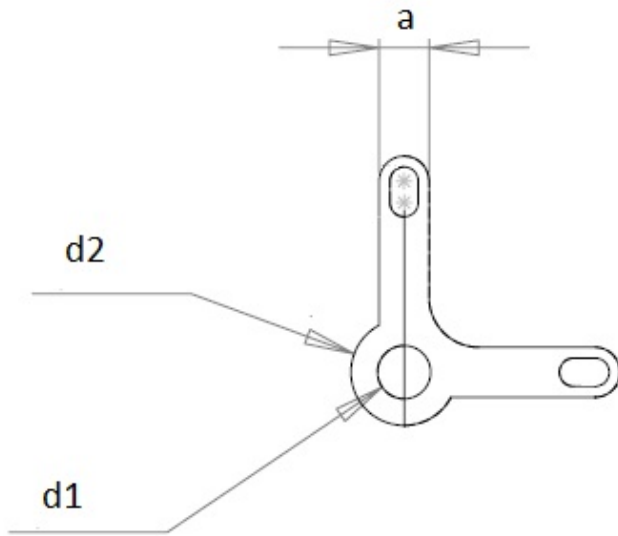

Solder terminal lugs

MFOM Terminals - Solder terminals

 Buy this product online

www.mfom.fr

		5T	5U
L .. mm		16,20	16,20
d1 .. mm		3,20	4,20
d2 .. mm		6,40	6,40
a .. mm		3,00	3,00
e .. mm		0,30	0,30

Electrical characteristics

Terminal lugs 5T, 5U

Material

RoHS tinned brass

Other characteristics

Other materials and other treatments on request