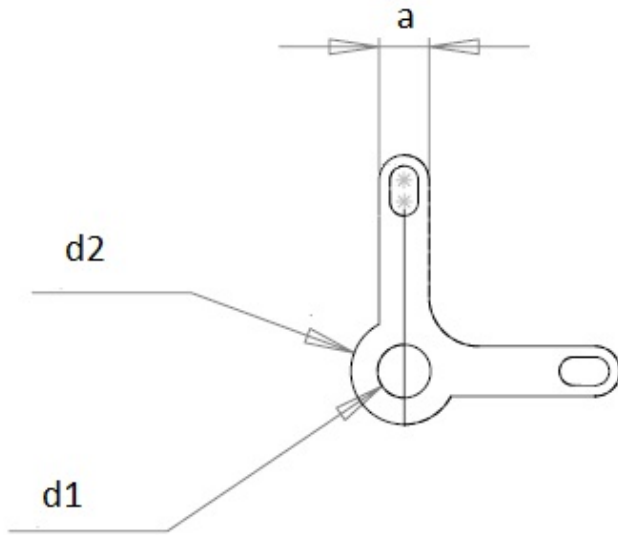

Solder terminal lugs

MFOM Terminals - Solder terminals

 Buy this product online

www.mfom.fr

		5T	5U
L .. mm		16,20	16,20
d1 .. mm		3,20	4,20
d2 .. mm		6,40	6,40
a .. mm		3,00	3,00
e .. mm		0,30	0,30

Electrical characteristics

Terminal lugs 5T, 5U

Material

RoHS tinned brass

Other characteristics

Other materials and other treatments on request