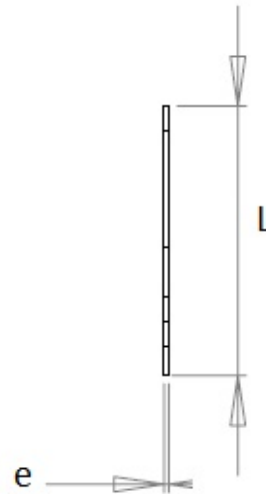

Solder terminal lugs

MFOM Terminals - Solder terminals

 Buy this product online

www.mfom.fr

		5T	5U
L .. mm		16,20	16,20
d1 .. mm		3,20	4,20
d2 .. mm		6,40	6,40
a .. mm		3,00	3,00
e .. mm		0,30	0,30

Electrical characteristics

Terminal lugs 5T, 5U

Material

RoHS tinned brass

Other characteristics

Other materials and other treatments on request