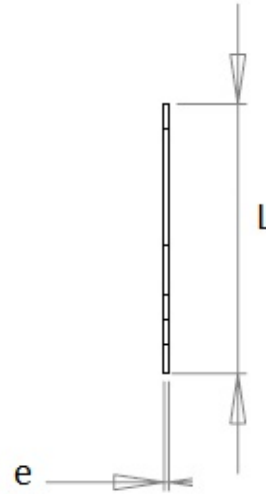

Solder terminal lugs

MFOM Terminals - Solder terminals

 Buy this product online

www.mfom.fr

		5T	5U
L .. mm		16,20	16,20
d1 .. mm		3,20	4,20
d2 .. mm		6,40	6,40
a .. mm		3,00	3,00
e .. mm		0,30	0,30

Electrical characteristics

Terminal lugs 5T, 5U

Material

RoHS tinned brass

Other characteristics

Other materials and other treatments on request